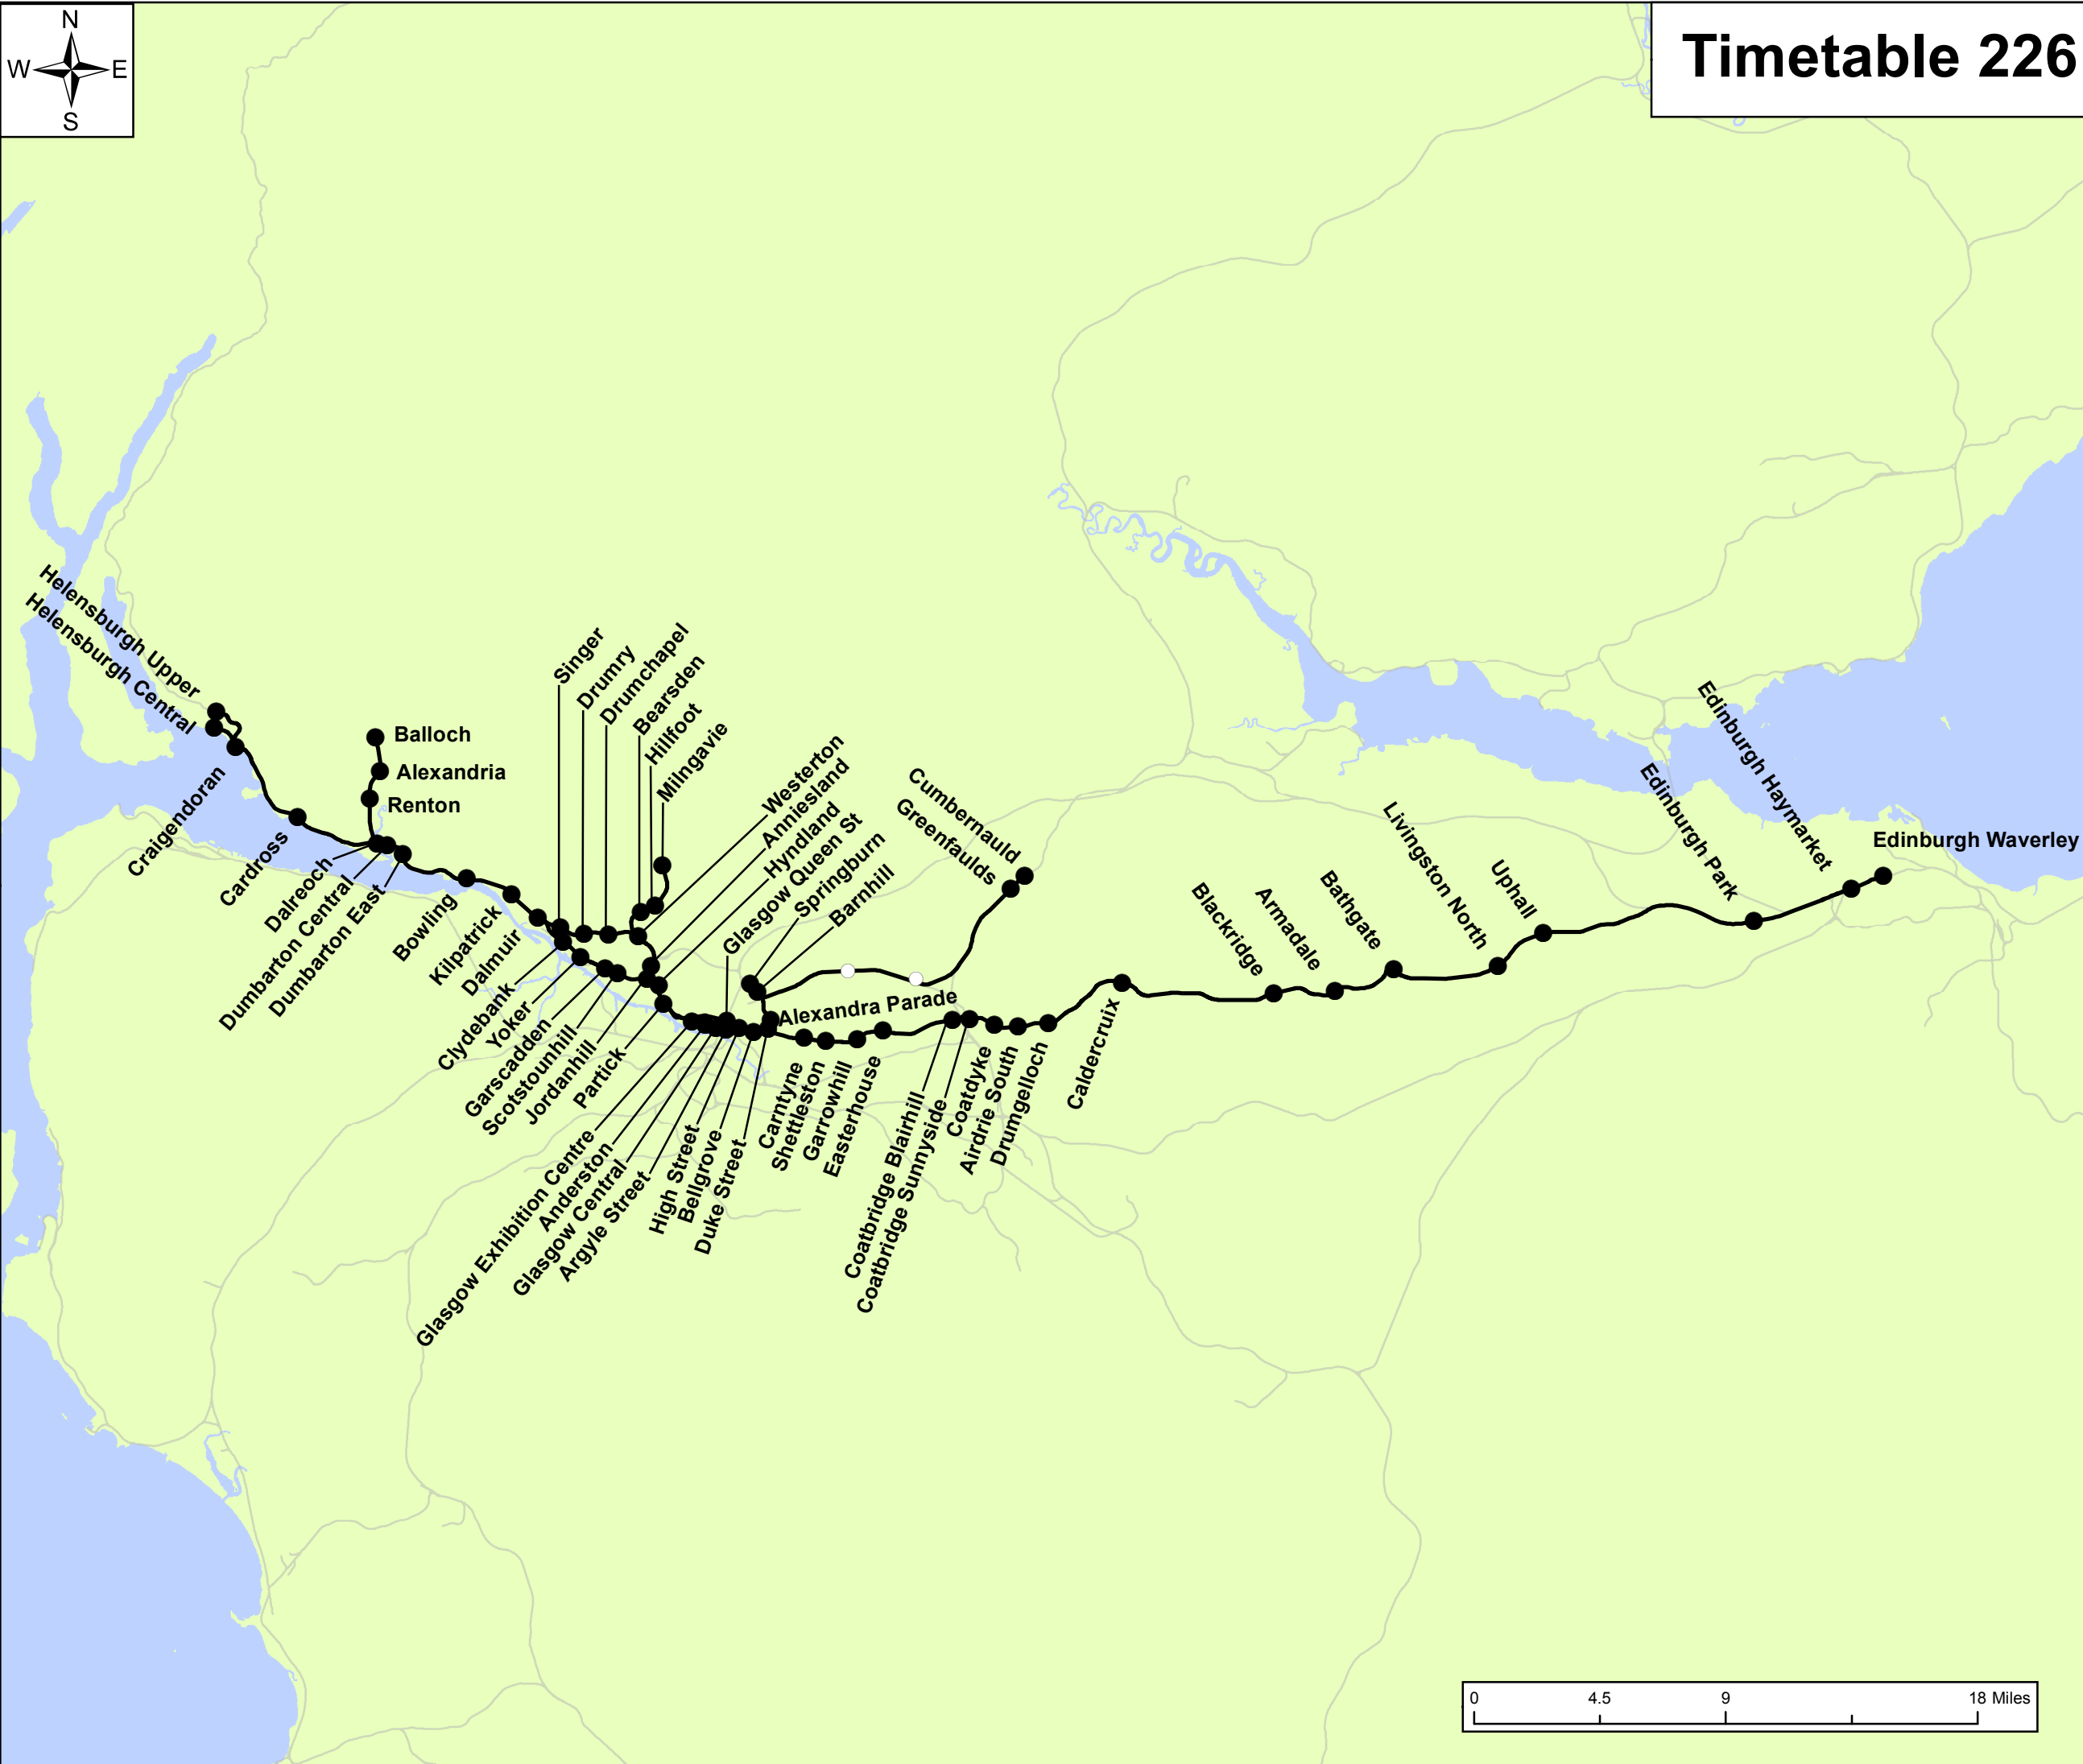

# Timetable 226

**Asset Information Services**  
 Contains Ordnance Survey data ©  
 Crown copyright and database right 2020.  
 Licence No: 0100040692  
[GeospatialReportingAnalysis@NetworkRail.co.uk](mailto:GeospatialReportingAnalysis@NetworkRail.co.uk)

## National Rail Timetable Timetable 226

CLIENT: SYSTEM OPERATOR	
JOB NO.:	11161.100
SCALE:	1:350,000 @ A3
USE TYPE: [OFFICIAL]	DATE: 01/04/2020
VERSION: 02	QA BY: DJ PRODUCED BY: JAB

**LEGEND**

- Timetable 226 Stations
- Timetable 226 Extents
- Network Stations
- National Rail Network