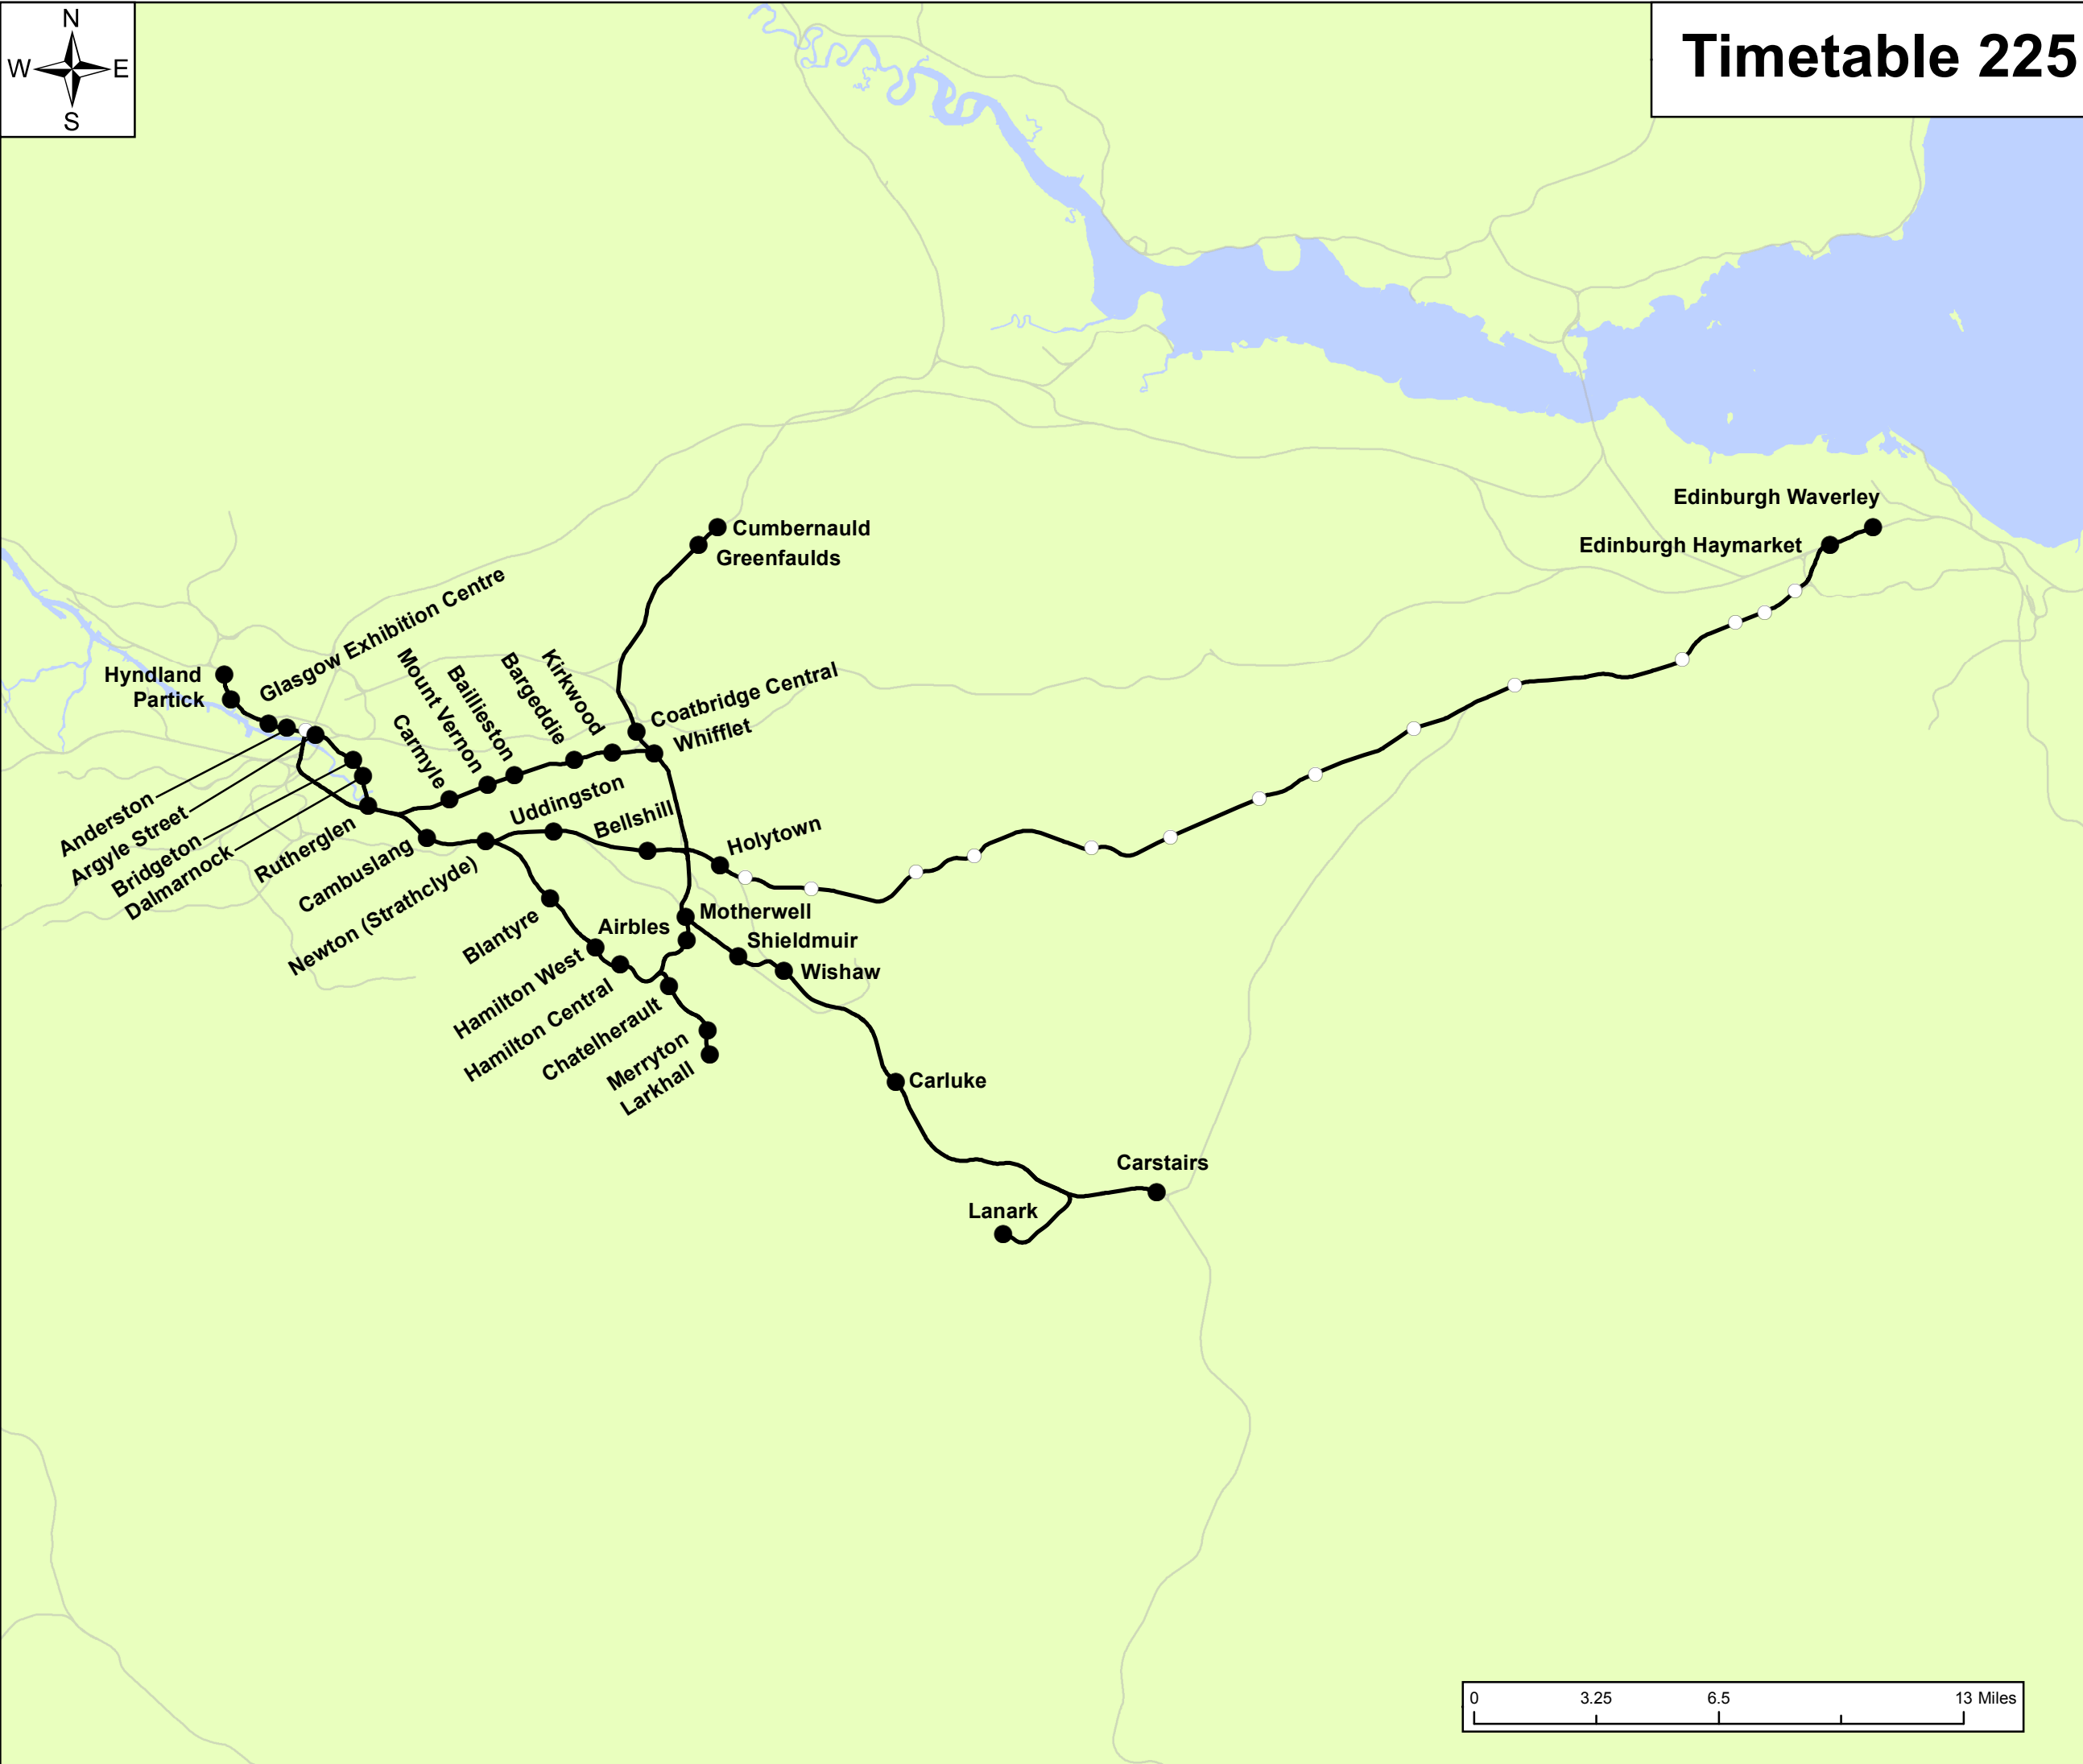

Timetable 225

Asset Information Services

Contains Ordnance Survey data ©
Crown copyright and database right 2020.
Licence No: 0100040692
GeospatialReportingAnalysis@NetworkRail.co.uk

National Rail Timetable Timetable 225

CLIENT: SYSTEM OPERATOR

JOB NO.: 11161.100

SCALE: 1:260,000 @ A3

USE TYPE: [OFFICIAL] DATE: 01/04/2020

VERSION: 02 QA BY: DJ PRODUCED BY: JAB

- LEGEND
- Timetable 225 Stations
 - Timetable 225 Extents
 - Network Stations
 - National Rail Network