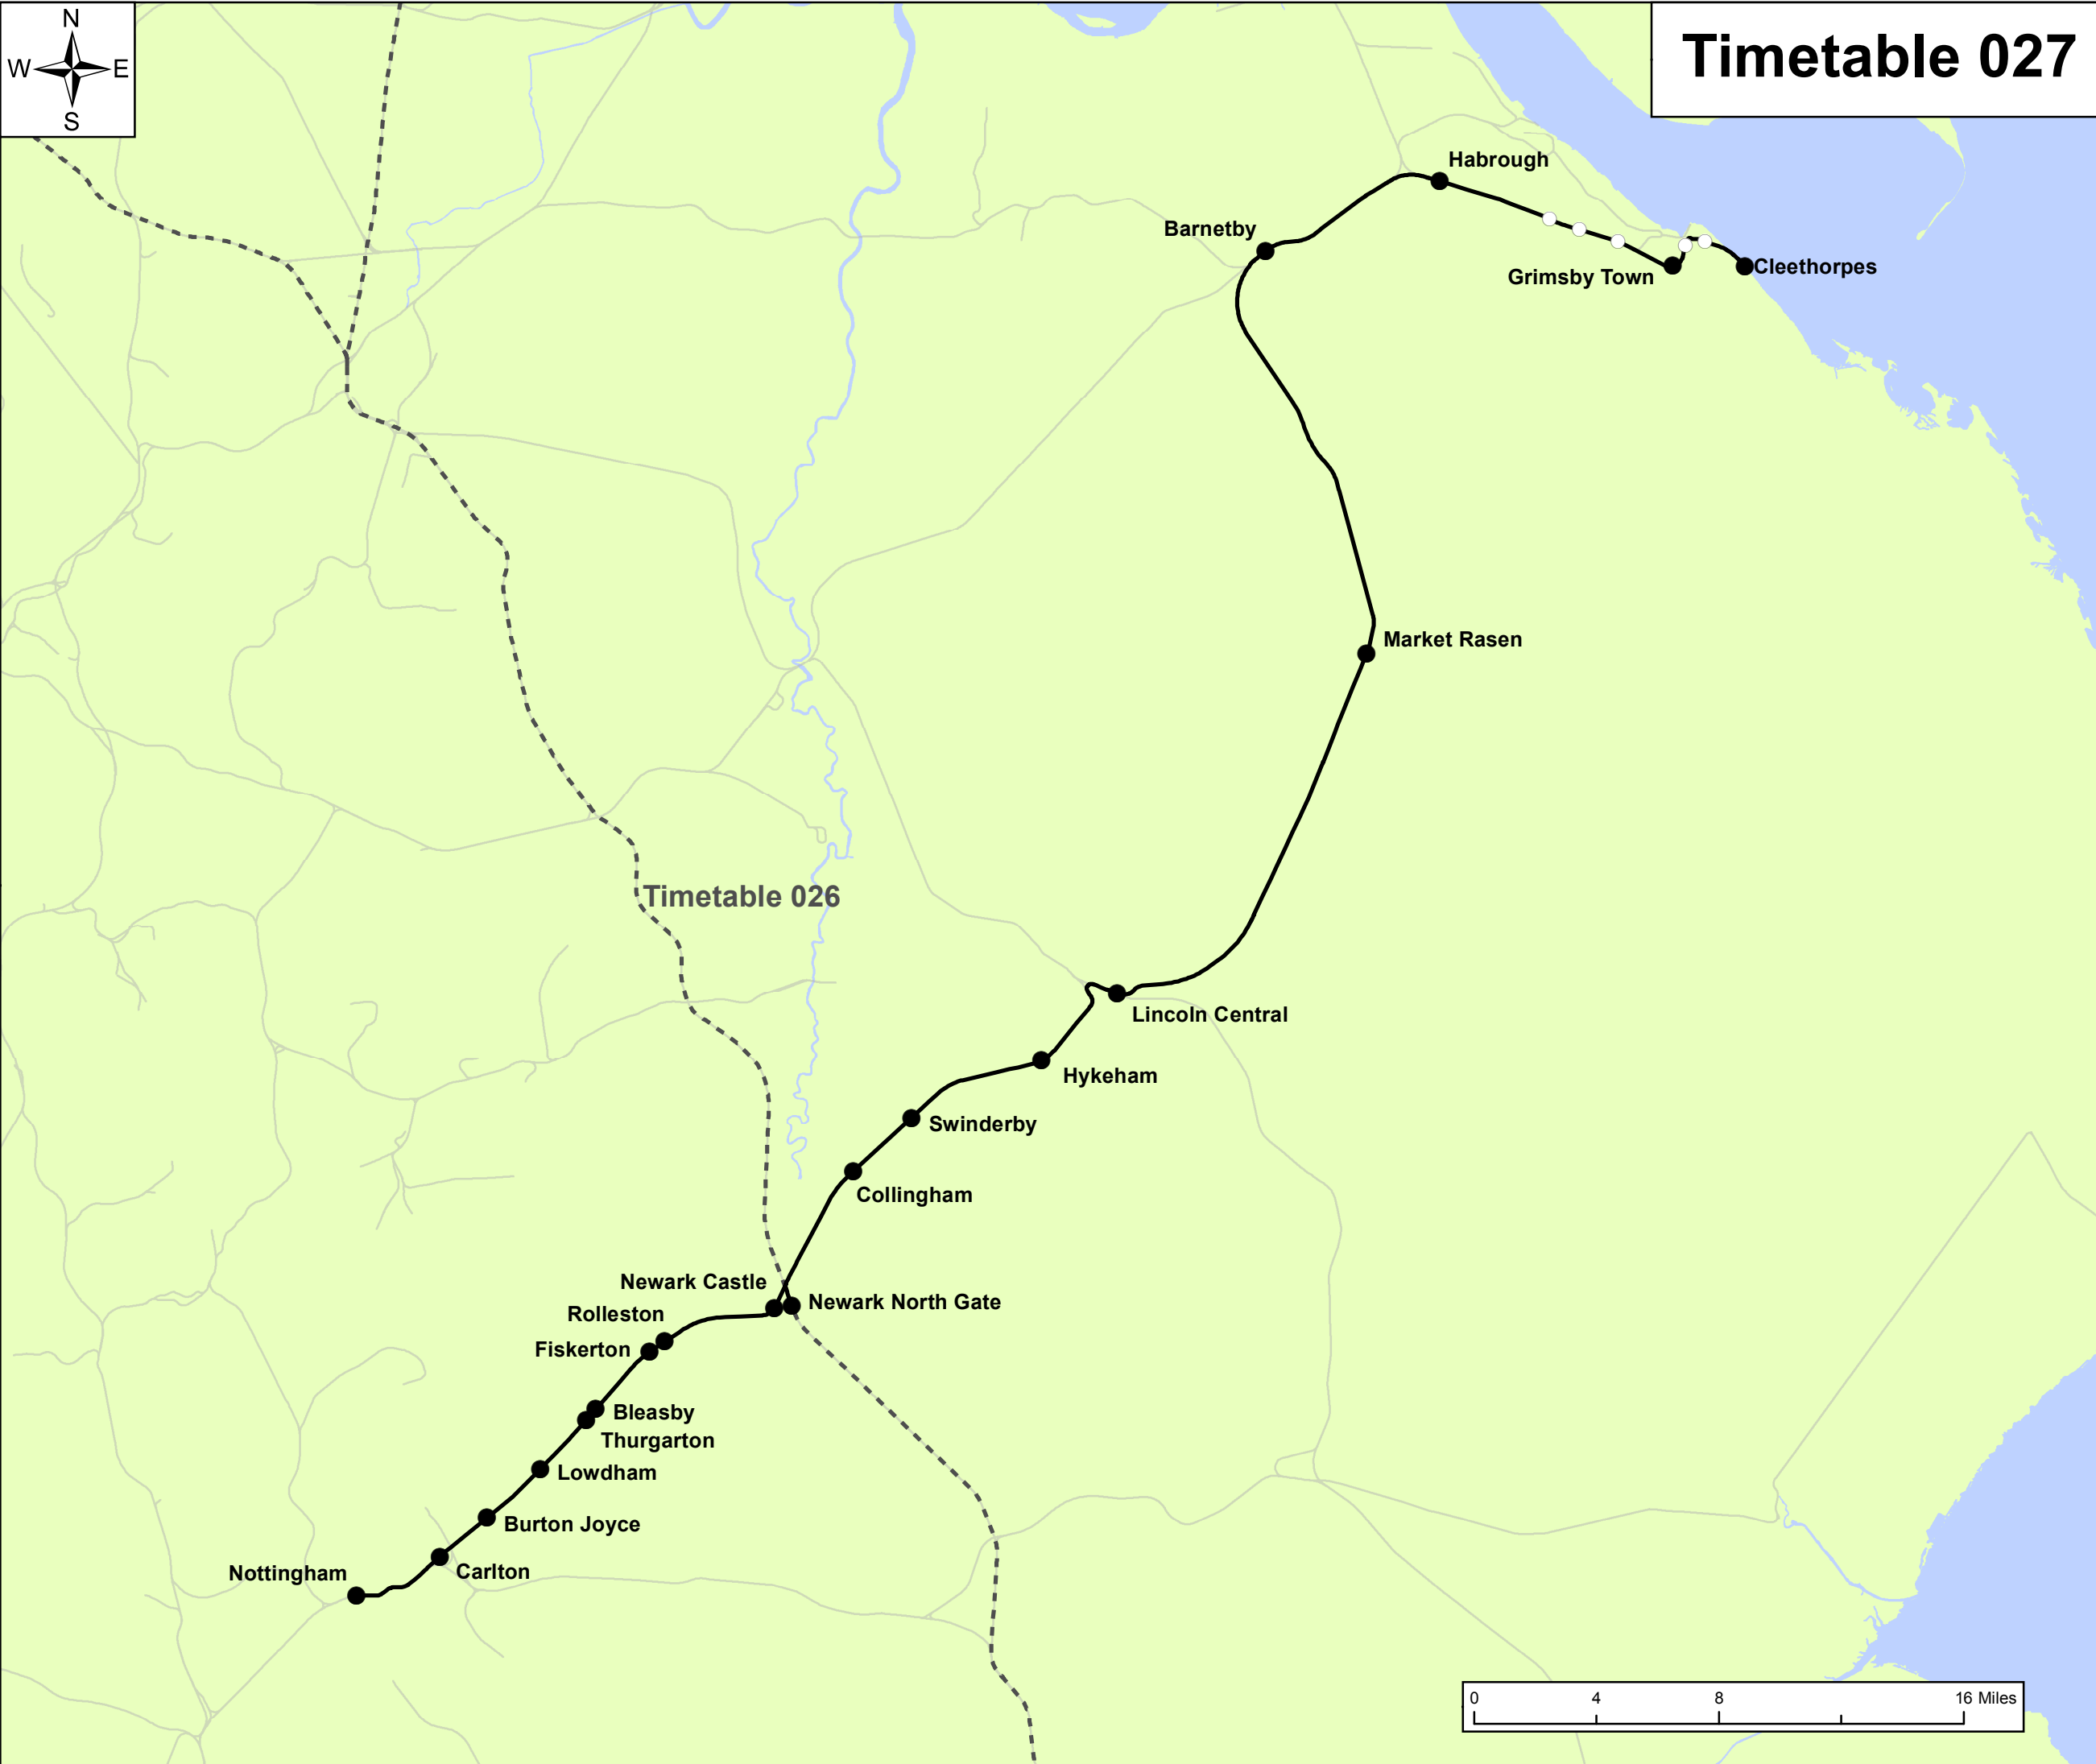

Timetable 027

Asset Information Services

Contains Ordnance Survey data © Crown copyright and database right 2020. Licence No: 0100040692

GeospatialReportingAnalysis@NetworkRail.co.uk

National Rail Timetable Timetable 027

CLIENT: SYSTEM OPERATOR

JOB NO.: 11161.100

SCALE: 1:320,000 @ A3

USE TYPE: [OFFICIAL] DATE: 27/03/2020

VERSION: 02 QA BY: DJ PRODUCED BY: JAB

LEGEND

- Timetable 027 Stations
- Timetable 027 Extents
- Network Stations
- National Rail Network