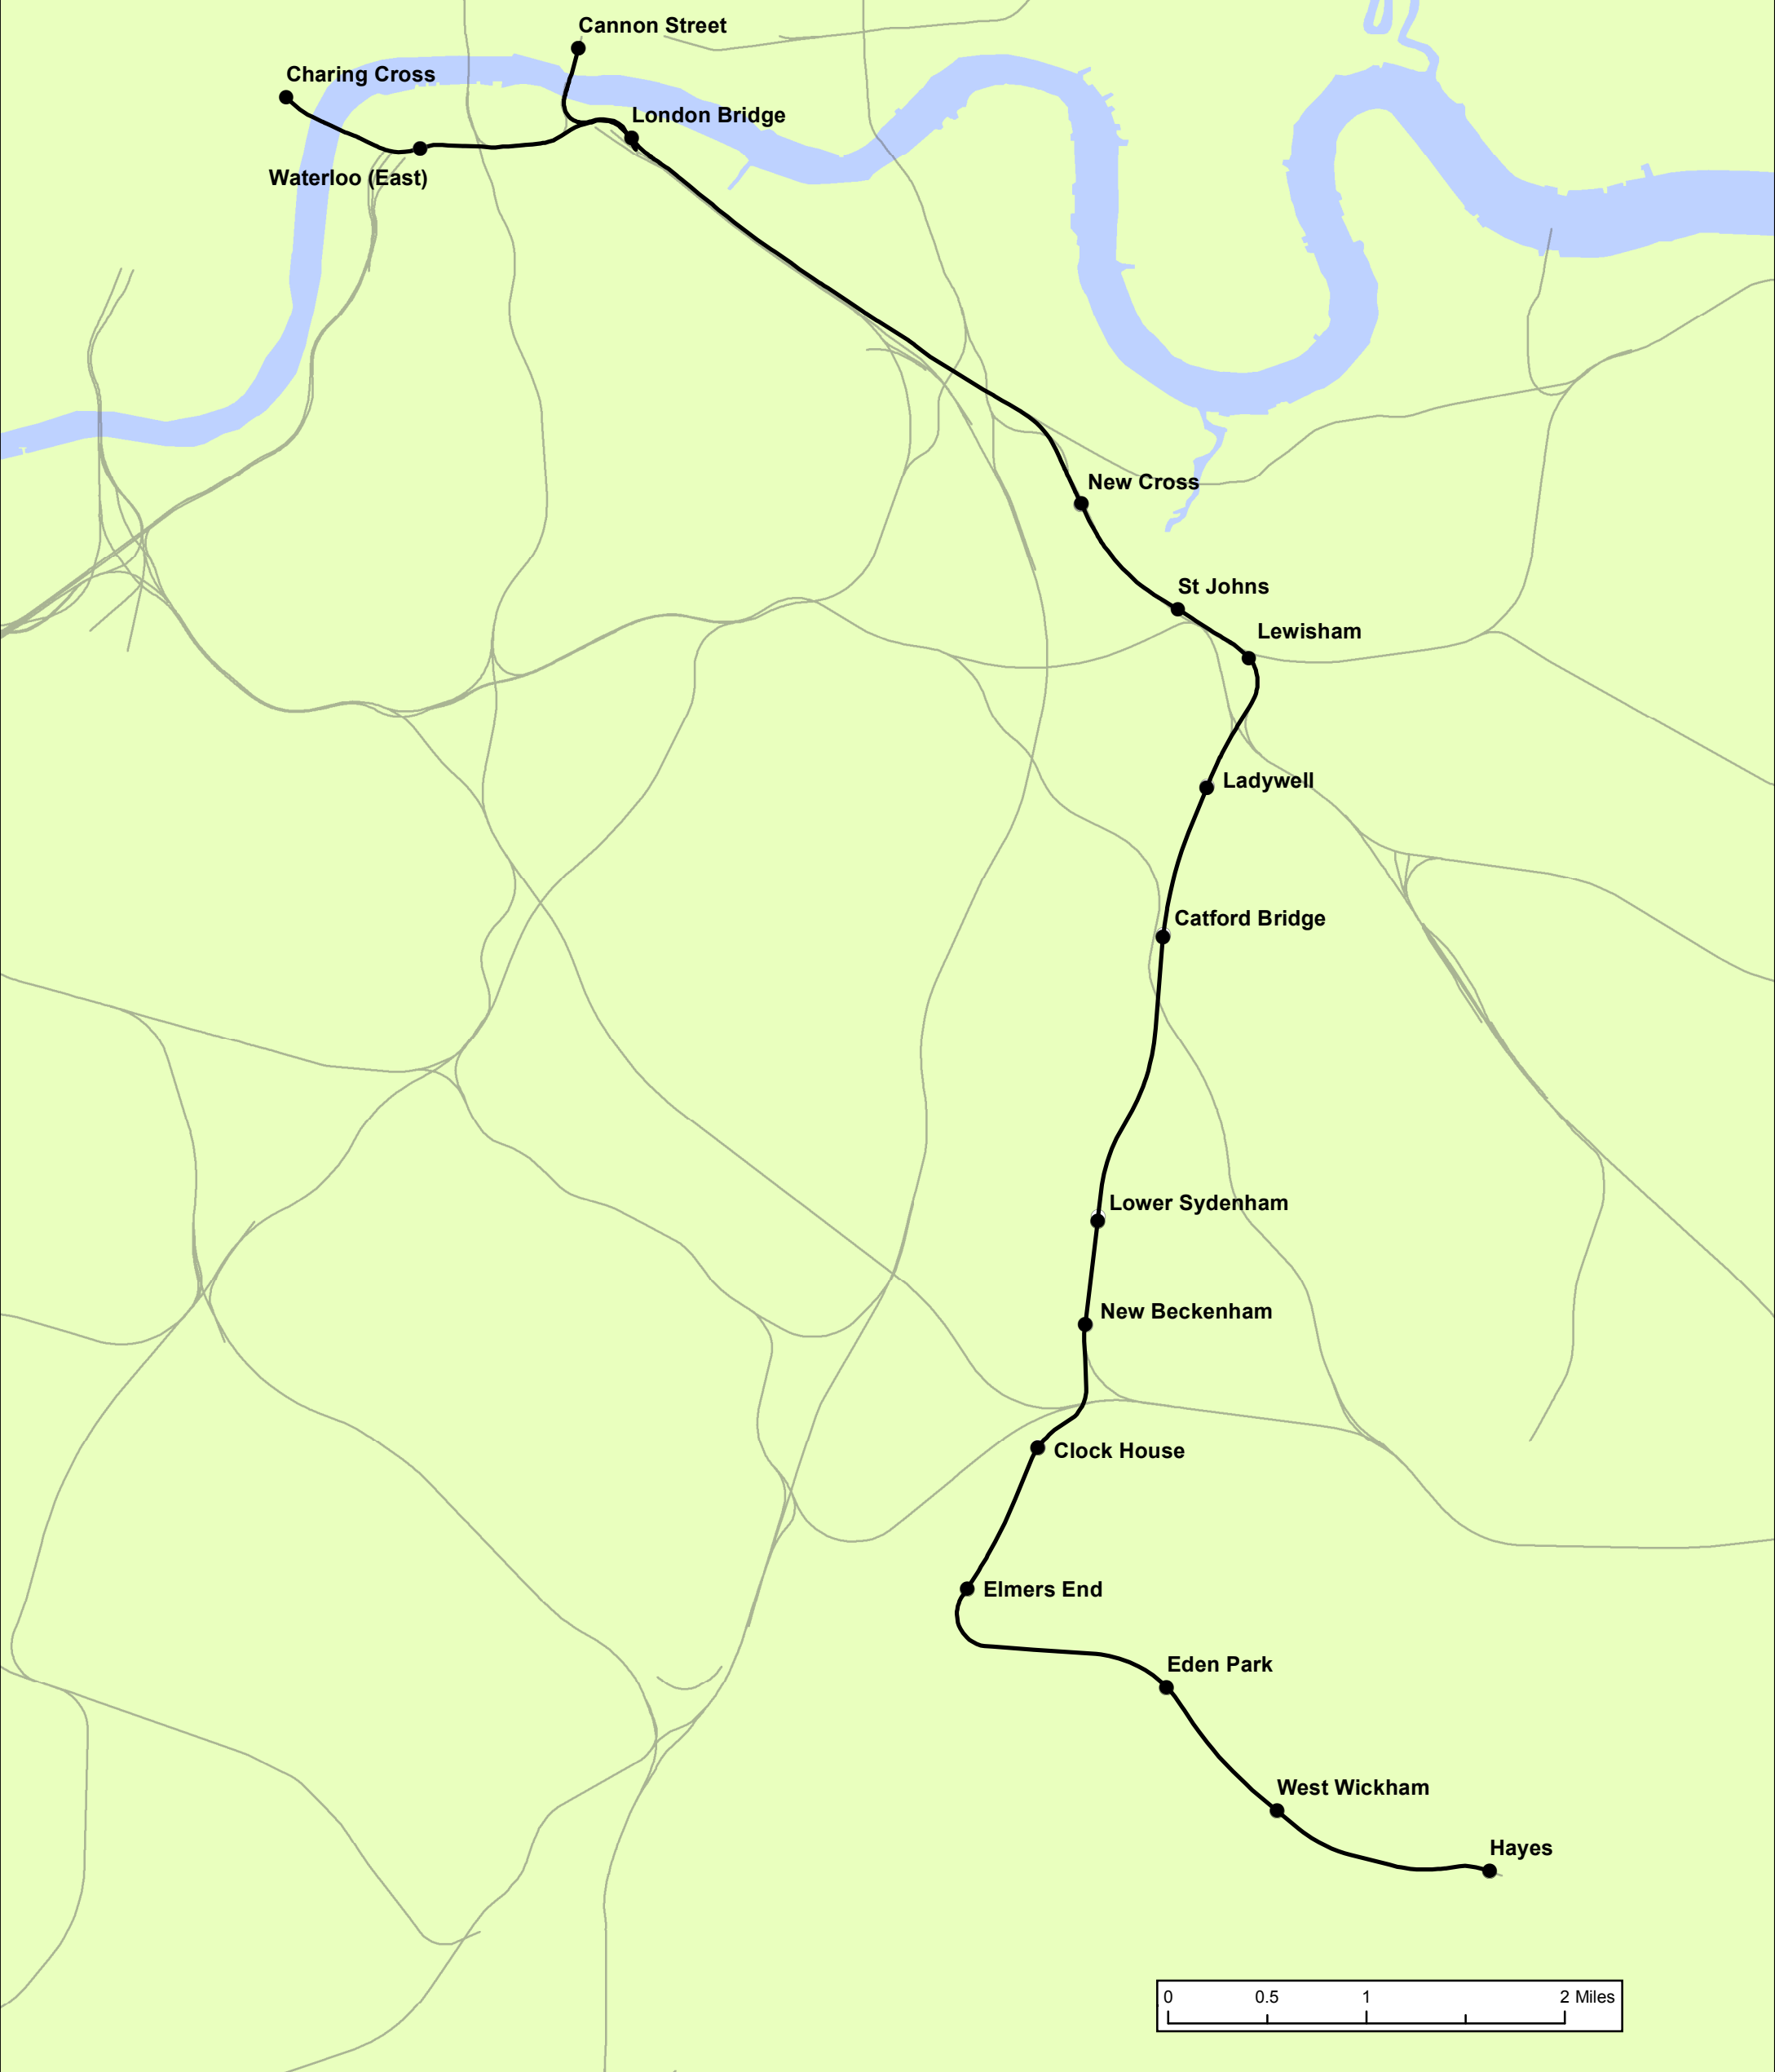

Timetable 203

LEGEND

- Timetable 203 Stations
- Timetable 203 Extents
- Network Stations
- National Rail Network

Corporate GIS data is subject to frequent updates therefore any data exported from the corporate GIS system is a static representation of the data at the time of export, and should be treated as such. No warranty or guarantee is given as to the absolute accuracy or completeness of this information. Network Rail disclaims any responsibility for any loss, damage or inconvenience howsoever caused arising out of or as a consequence of reliance on this information in any context.

National Rail Timetable Timetable 203	
CLIENT:	SYSTEM OPERATOR
JOB NO.:	11161.100
USE TYPE:	[OFFICIAL]
SCALE:	1:50,000 @ A3
DATE:	23/04/2020
VERSION:	02
PRODUCED BY:	JAB
QA BY:	DJ

Asset Information Services